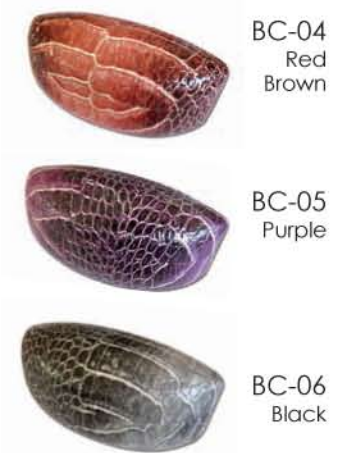

515

- VP-01
- VP-03
- VP-04

8180

sunglasscases

- RB-01
- RB-02
- RB-03
- RB-04
- RB-05
- RB-06
- RB-07

32122

- GM-01
- GM-02
- GM-03
- GM-04
- GM-05
- GM-06
- GM-07
- GM-08
- GM-09

65299

GLI-01

66888

All prices are available on the attached price list or contact **eyespydesigns**.

verylargesunglasscases

- BC-01 Tiger
- BC-02 Red Hearts
- BC-03 Black/White

21294

- BC-04 Red Brown
- BC-05 Purple
- BC-06 Black